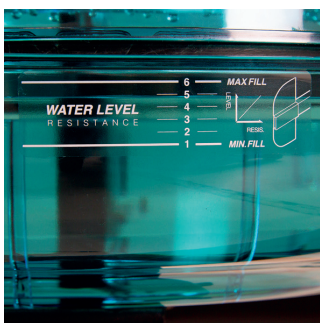

6 INTENSITY LEVELS

Fill the water tank between 1 and 6 levels to adjust the resistance level in your trainings.